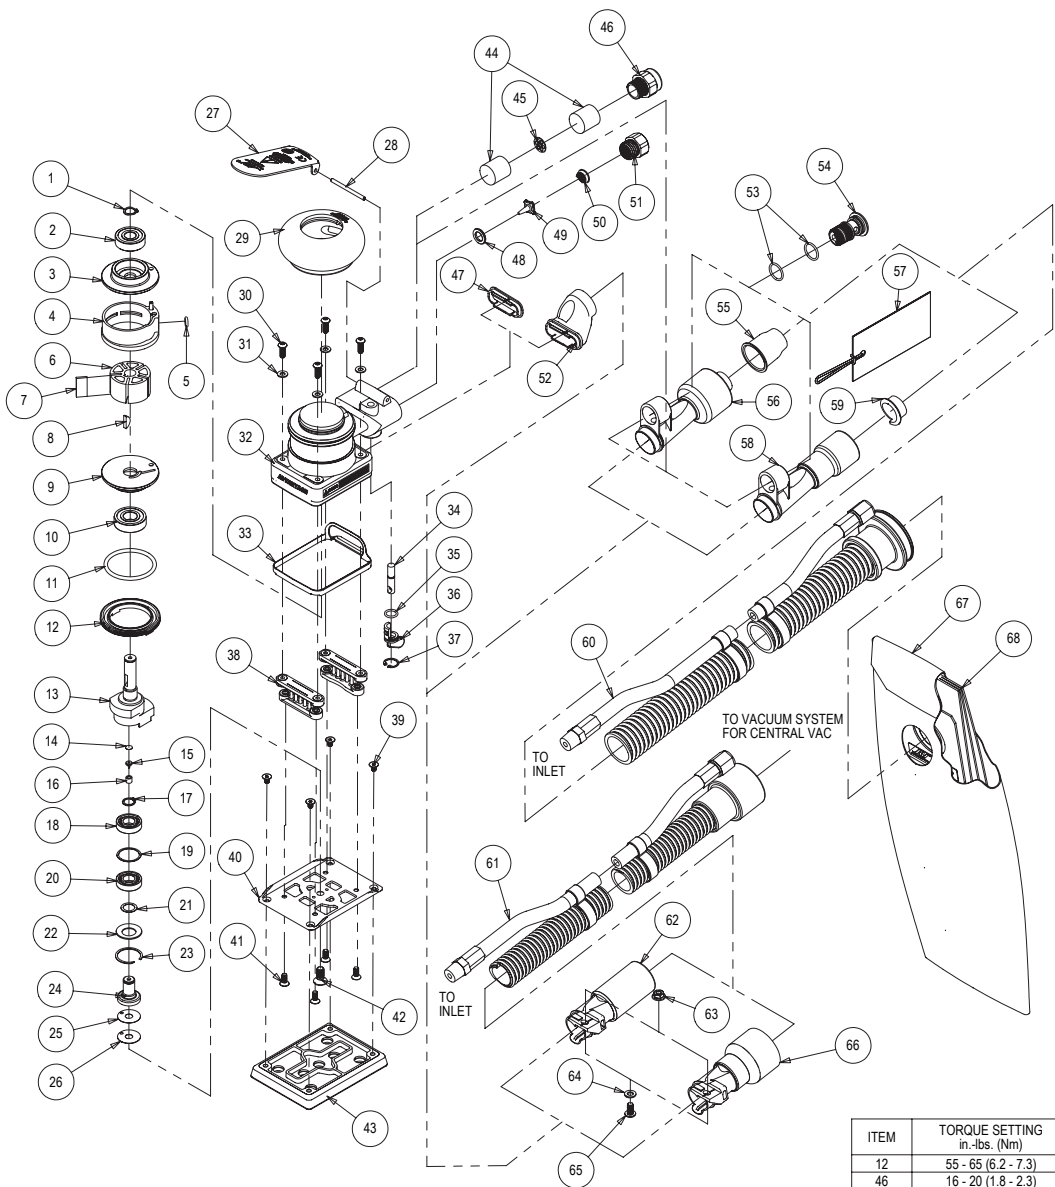

Parts Page

Parts List

Item	Part No.	Description	Qty.
1	AVA0040	RETAINING RING	1
2	AVA0021	BEARING	1
3	AVA0065	REAR ENDPLATE	1
4	AVA0067	CYLINDER ASSEMBLY	1
5	AVA0042	O-RING	1
6	AVB0005	ROTOR	1
7	AVA0010	VANE	5
8	AVA0041	KEY	1
9	AVA0064	FRONT ENDPLATE	1
10	AVA0019	BEARING	1
11	AVA0045	O-RING	1
12	AVA0001	LOCK RING	1
13	AVB0102	SHAFT BALANCER	1
14	AVA0122	FILTER	1
15	AVA0121	VALVE	1
16	AVA0120	RETAINER	1
17	AVA0107	RETAINING RING	1
18	AVA0162	BEARING	1
19	AVA0196	SHIM	1
20	AVA0161	BEARING	1
21	AVA0108	SHIM	1
22	AVA0126	WASHER	1
23	AVA0177	RETAINING RING	1
24	AVA0163	SPINDLE ASSEMBLY	1
25	AVA0079	SPACER	Optional
26	AVA0080	SPACER	1
27	AVA0175	LEVER	1
28	AVA0031	SPRING PIN	1
29	AVB0007	2 1/2 in. (65 mm) GRIP	Optional
	AVB0008	2 3/4 in. (69 mm) GRIP	1
	AVB0009	3 in. (75 mm) GRIP	Optional
30	AVA0768	SCREW	4
31	AVA0076	WASHER	4
32	AVA0198	HOUSING	1
33	AVC0162	SHROUD SEAL	1
34	AVA0008	VALVE STEM ASSEMBLY	1
35	AVA0043	O-RING	1
36	AVB0014	SPEED CONTROL	1
37	AVA0039	RETAINING RING	1
38	AVC0018	MINI PAD SUPPORT ASSEMBLY	2
39	AVA0766	SCREW	4
40	AVB0101	PAD BACKING	1
41	AVA0767	SCREW	4
42	AVA0078	SCREW	1
43	NA	SEE "AirVANTAGE™ BACKUP PADS" ON PAGE 5 (type/size determined by model)	1
44	AVA0032	MUFFLER	2
45	AVA0038	PLATE	1
46	AVA0166	MUFFLER HOUSING	1
47	AVB0069	SNAP-IN VACUUM COVER PLATE	1
48	AVA0009	SEAT	1
49	AVA0007	VALVE	1
50	AVA0014	VALVE SPRING	1
51	AVA0013	INLET BUSHING	1
52	AVC0017	SNAP-IN EXHAUST ADAPTER (Standard on vacuum models)	1
53	AVA0044	O-RING	2
54	AVA0722	SGV RETAINER	1
55	AVA0778	1 in. (28 mm) HOSE SEAL	1
56	AVA0410	Ø 1 in. (28 mm) HOSE SuperVAC™ SGV SWIVEL EXHAUST ASSEMBLY	1
57	AVA0933	1 in. (28 mm) HOSE SEAL TAG WITH INSTRUCTION	1
	AVA0857	3/4 in. (19 mm) HOSE SEAL TAG WITH INSTRUCTION	1
	AVA0409	Ø 3/4 in. (19 mm) HOSE SuperVAC™ SGV SWIVEL EXHAUST ASSEMBLY	Optional
58	AVA0409	Ø 3/4 in. (19 mm) HOSE SuperVAC™ SGV SWIVEL EXHAUST ASSEMBLY	Optional
59	AVA0854	3/4 in. (28 mm) HOSE SEAL	1
60	AVA0412	Ø 1 in. (28 mm) VACUUM HOSE TO Ø 1 in. (28 mm) DOUBLE BAG FITTING AND AIRLINE ASSEMBLY	1
	AVA0411	Ø 3/4 in. (19 mm) VACUUM HOSE TO Ø 3/4 in. (19 mm) DOUBLE BAG FITTING AND AIRLINE ASSEMBLY	Optional
61	AVA0300	Ø 3/4 in. (19 mm) HOSE TO Ø 3/4 in. (19 mm) x Ø 1 in. (28 mm) HOSE ADAPTER COUPLING AND AIRLINE ASSEMBLY	Optional
62	AVA0298	Ø 3/4 in. (19 mm) SuperVAC™ CV SWIVEL EXHAUST ASSEMBLY	Optional
63	AVA0048	NUT	1
64	AVA0047	WASHER	1
65	AVA0769	SCREW	1
66	AVA0092	Ø 1 in. (28 mm) SuperVAC™ CV SWIVEL EXHAUST ASSEMBLY	1
67	AVA0468	CLOTH VACUUM COLLECTION BAG	1
68	AVA0470	VACUUM BAG INSERT	1